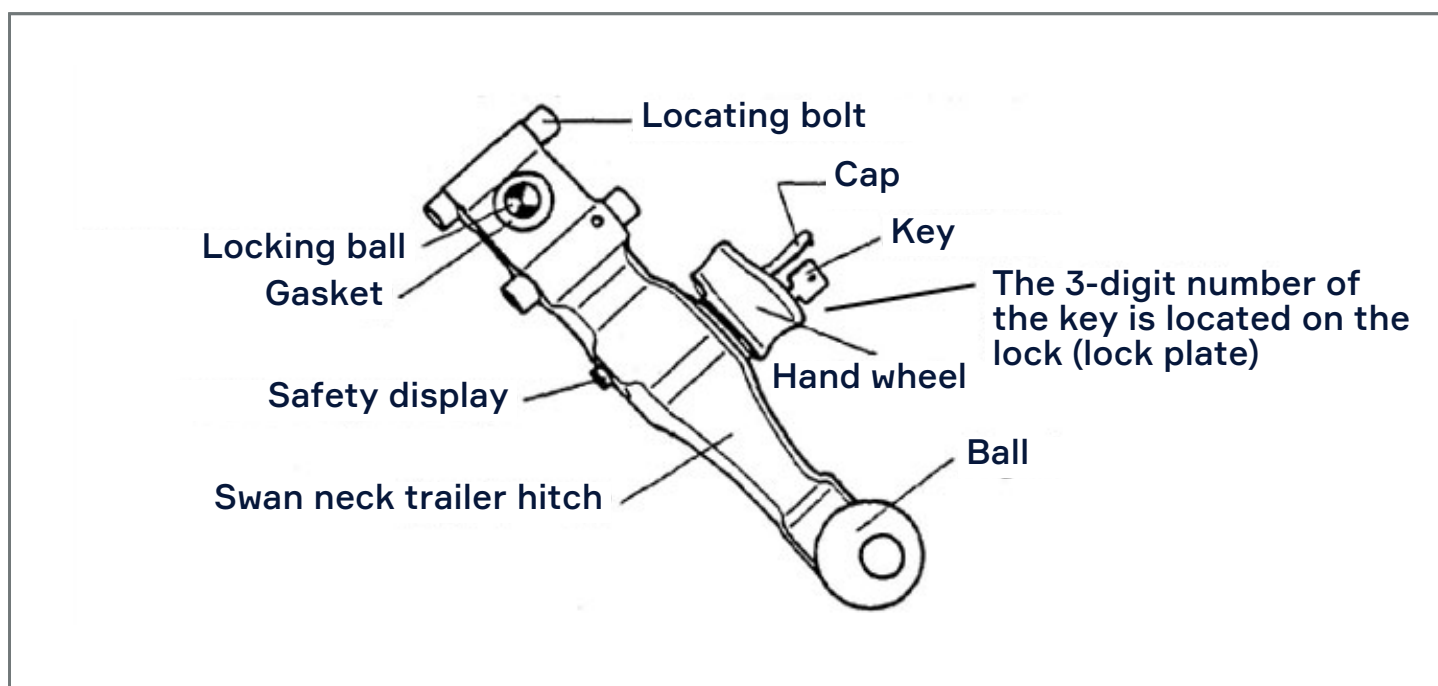

# AK 24

How to determine your key number

Key number can be found on the coupling device of your vehicle

System AK 24 = 3-digit key number

Please enter key number here